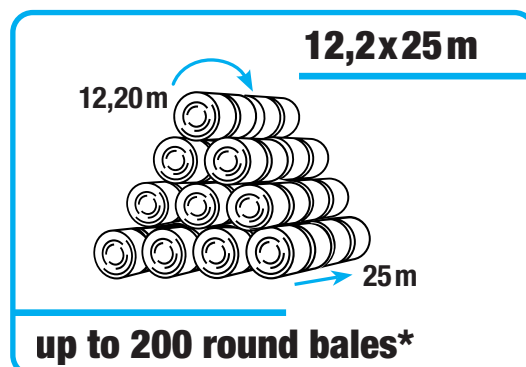

(*) standard bales: 1,25xØ1,60m