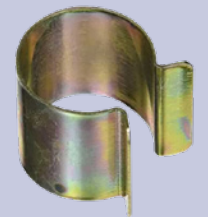

## Accessories

### Plastic screw

Thanks to these screws, you can anchor Supernova Cover firmly, ensuring tightness also during windy days.

### Velcro Hook Tape

The Velcro Hook Tape is a great help when you need to match up multiple Supernova Covers to protect a longer bale stack.