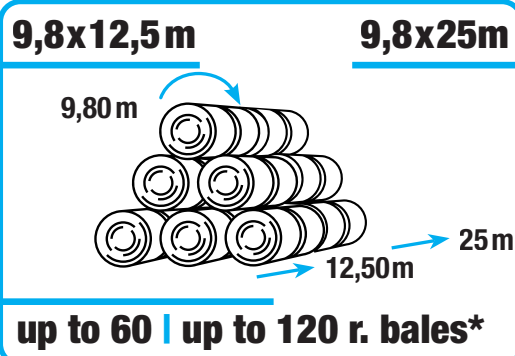

Supernova Stack Cover

How to use it

(*) standard bales: 1,25xØ1,60m