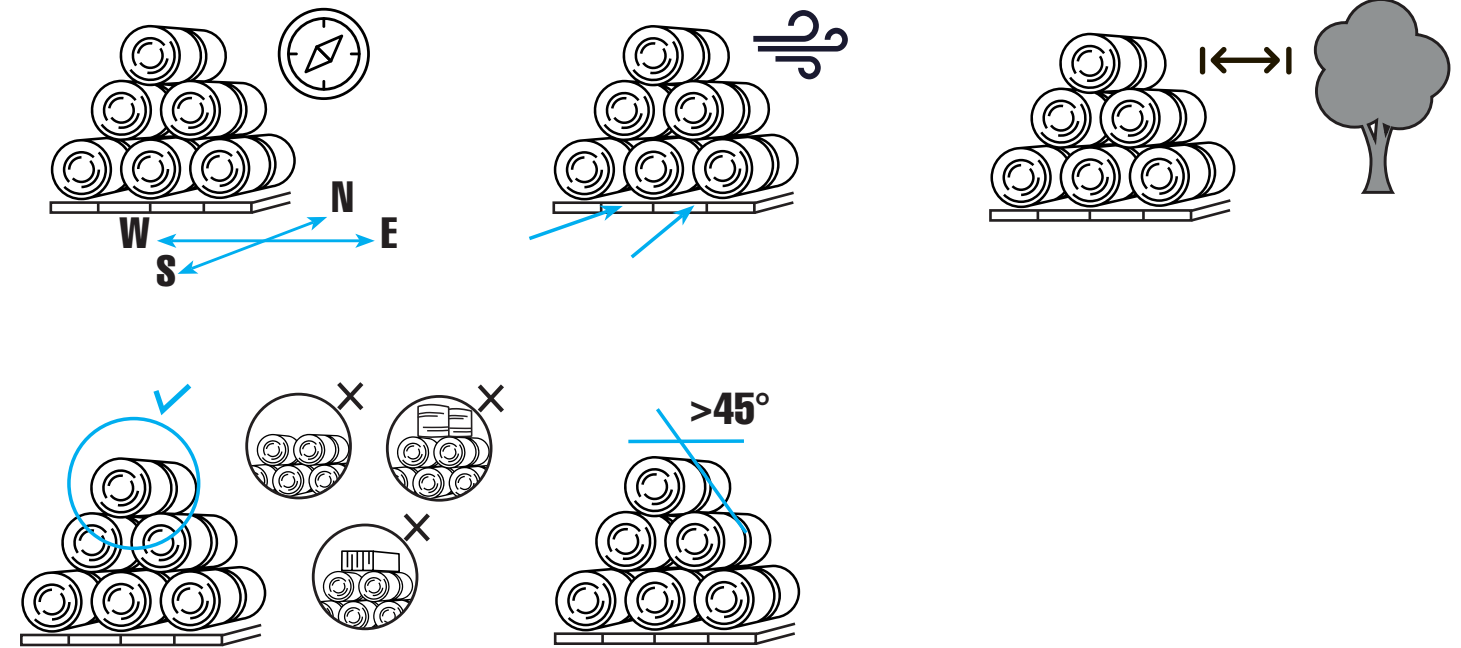

Quick User Guide

“
Supernova Plus Cover, extraordinary coverage power: 160 g/m²”

Width (m)	9,80	9,80	12,20	15,60
Length (m)	12,50	25,00	25,00	25,00
Bales covered	up to 60	up to 120	up to 200	up to 300
Rolls per pallet	12	8	8	8

Based on the number of bales to be covered, you will find the most suitable size for the dimensions of your bale stack.

Accessories

Plastic screw

Thanks to these screws, you can anchor Supernova Cover firmly, ensuring tightness also during windy days.

Velcro Hook Tape

The Velcro Hook Tape is a great help when you need to match up multiple Supernova Covers to protect a longer bale stack.

Metallic clip

In order to anchor firmly Supernova Cover on the stack, we suggest adopting 1-inch metal pipes and metal clips.